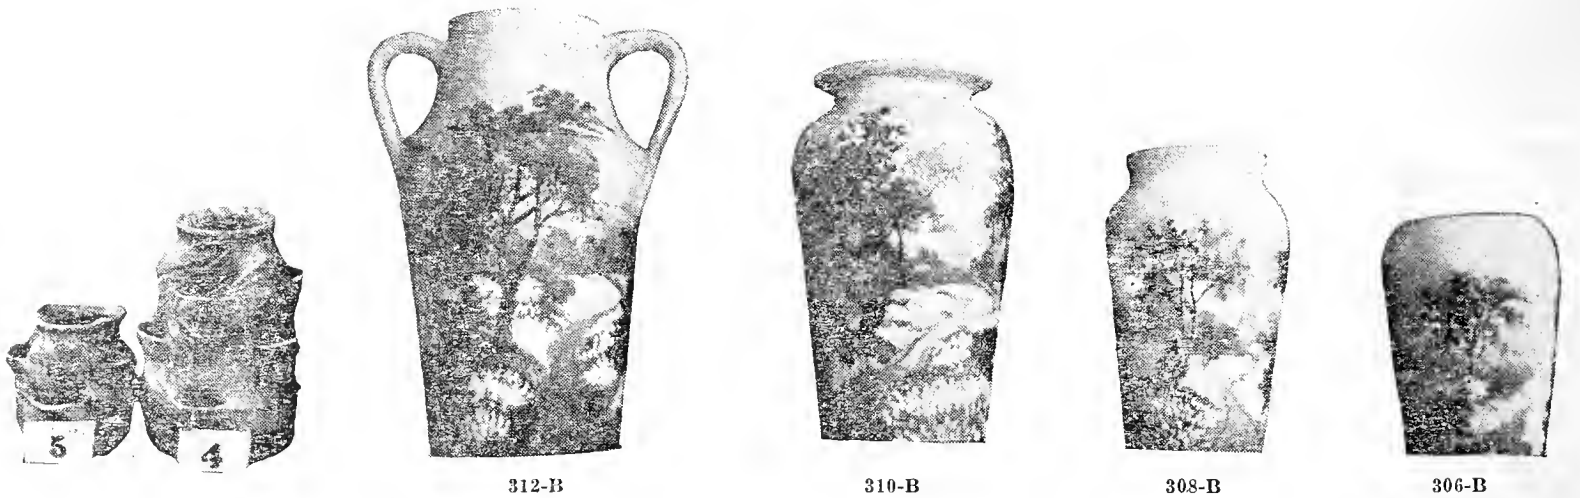

Size in Inches	ARTICLE	Doz. per Carton	Wgt. per Carton	Price per Dozen
No. 321B	2	Blue Bonnet Vase—Hand Painted "What Not"	4	8 lbs.	.90
No. 302B	2	Blue Bonnet Vase—Hand Painted "What Not"	4	8 lbs.	.90
No. 320B	2	Blue Bonnet Basket—Hand Painted "What Not"	5	11 lbs.	.90
No. 60B	6 x 8	Blue Bonnet Picture—Hand Painted in Oil (without frame)	1	.... lbs.	2.00
No. 330B	3	Blue Bonnet Basket—Hand Painted	2	13 lbs.	2.00
No. 304B	4	Blue Bonnet Vase—Hand Painted	3	15 lbs.	1.50
No. 305B	5	Blue Bonnet Vase—Hand Painted	3	29 lbs.	2.00
No. 306B		Blue Bonnet Vase	1	17 lbs.	4.00
No. 308B		Blue Bonnet Vase	1	22 lbs.	7.00
No. 310		Blue Bonnet Vase	¾	24 lbs.	11.00
No. 312B		Blue Bonnet Vase	1-12	6 lbs.	19.00
No. 5		Cactus Pot With six pockets in sides for planting Cactus or Flowers	¼	10 lbs.	2.50
No. 5DS		Cactus Pot—same as No. 5 except Hand Painted in Desert Scene	¾	10 lbs.	6.00
No. 4		Cactus Pot With nine pockets in sides for Planting Cactus or Flowers	⅓	30 lbs.	6.00
No. 4DS		Cactus Pot—not illustrated—same as No. 4 except Hand Painted in Desert Scene	⅓	30 lbs.	16.00